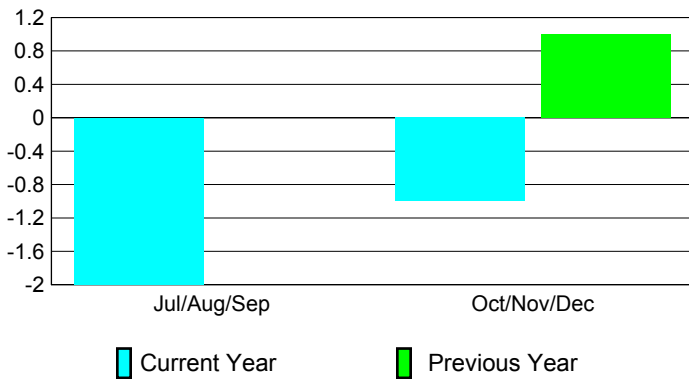

2010-2011 GMT Reports for District (or Undistricted) **District 323D1**

GMT: KAMLESH JAIN

Location: INDIA

GMT CA: 6

CLUBS

Club Results
2010-2011

Clubs
2009-2010

Month	New Club Goal	Actual New Clubs	Actual Dropped Clubs	Gain/Loss of Clubs	Gain/Loss of Clubs
Jul/Aug/Sep	5	0	-2	-2	0
Oct/Nov/Dec	2	0	-1	-1	1
Totals	7	0	-3	-3	1

Club Results 2010-2011

Goal, New, Dropped, Gain/Loss

Comparison of Club Gain/Loss

Current Year Compared to the Previous Year

YTD Status Quo Clubs 2010-2011

Status Quo Clubs Compared to Status Quo Members

MEMBERSHIP