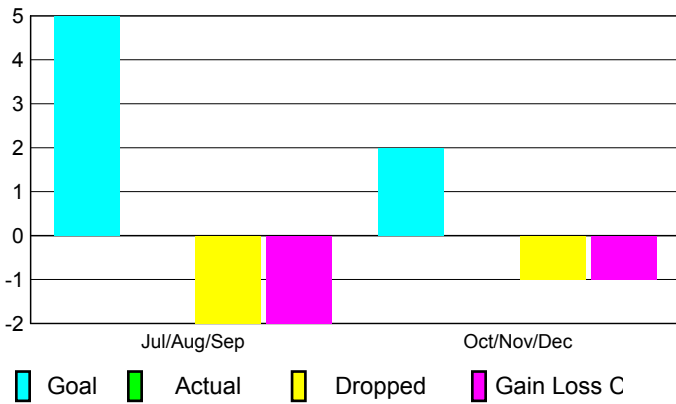

2010-2011 GMT Reports for District (or Undistricted) **District 323D1**

GMT: KAMLESH JAIN

Location: INDIA

GMT CA: 6

CLUBS

Club Results
2010-2011

Clubs
2009-2010

Month	New Club Goal	Actual New Clubs	Actual Dropped Clubs	Gain/Loss of Clubs	Gain/Loss of Clubs
Jul/Aug/Sep	5	0	-2	-2	0
Oct/Nov/Dec	2	0	-1	-1	1
Totals	7	0	-3	-3	1

Club Results 2010-2011

Goal, New, Dropped, Gain/Loss

Comparison of Club Gain/Loss

Current Year Compared to the Previous Year

YTD Status Quo Clubs 2010-2011

Status Quo Clubs Compared to Status Quo Members

MEMBERSHIP