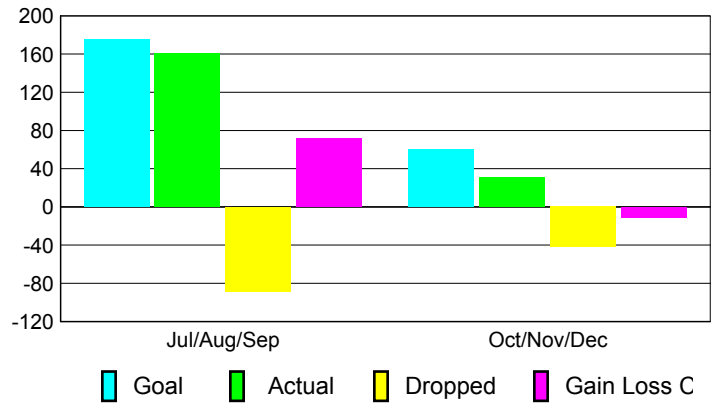

Membership Results 2010-2011

Goal, New, Dropped, Gain/Loss