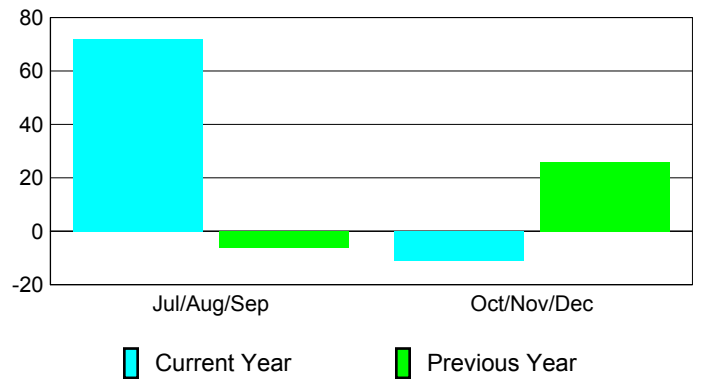

Comparison of Membership Gain/Loss

Current Year Compared to the Previous Year